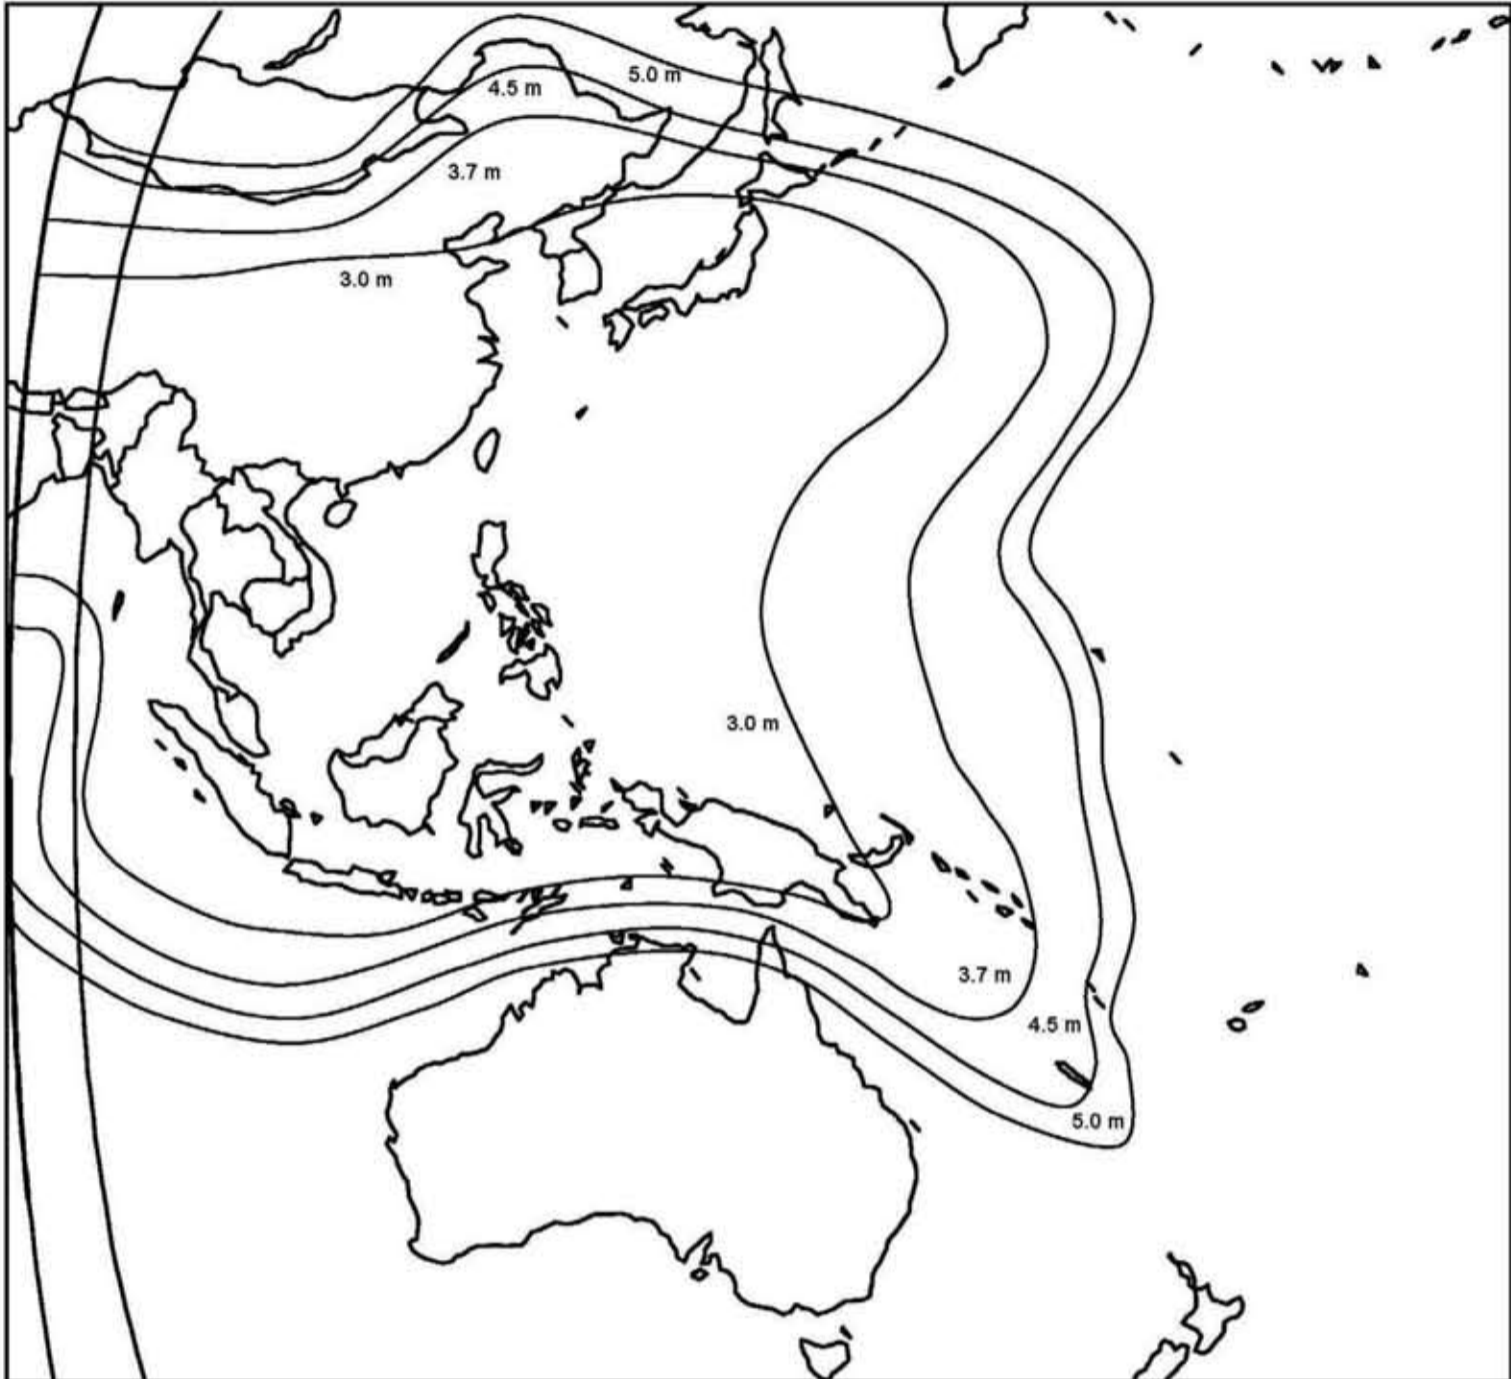

Consumer Information: Suggested Antenna Sizes

IS-8 @ 166.0° E C-Band Pacific Horizontal Downlink Beam, Transponder 6C
(Antenna Sizes shown for 3.0m. 3.7m. 4.5m 5.0m)

Receive Settings

Downlink Frequency: 3829 MHZ
Downlink Polarization: Horizontal
Symbol Rate: 13238 MsBs
Modulation: QPSK
FEC Rate: 3/4 - DVB
Operational C/N: 8.0 dB

Suggested Antenna Sizes

3.0 m
3.7 m
4.5 m
5.0 m

For antenna pointing, see http://www.panamsat.com/global_network/calc_look_angle.asp

Notes:

- All information for illustration purposes only and subject to change without notice.
- ABC and PanAmSat will not accept any liability for use of this information.
- Always confirm suitable equipment detail with your local satellite equipment installer.
- Assumptions are typical performance into rain zone "N" only, availability 99.5% or better.
- Please consult with your PanAmSat representative for detailed analysis.